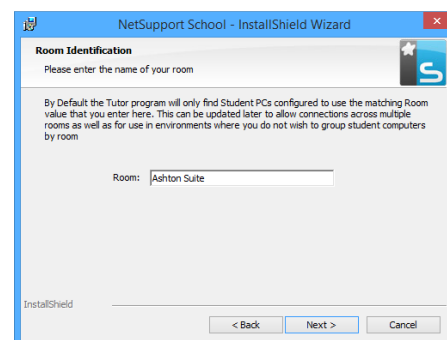

3. On the Room Identification dialog enter the name of the Room that the NComputing solution is located in, this information will be used to ensure that the Teacher and Students are connected to each other using NetSupport School.