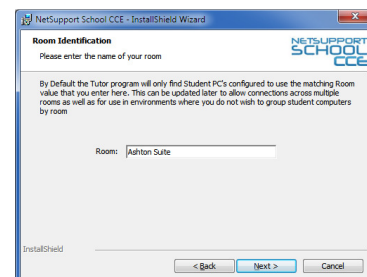

Congratulations, you have completed a basic installation of NetSupport School Centralized Computing Edition in HP MultiSeat Computing environment.